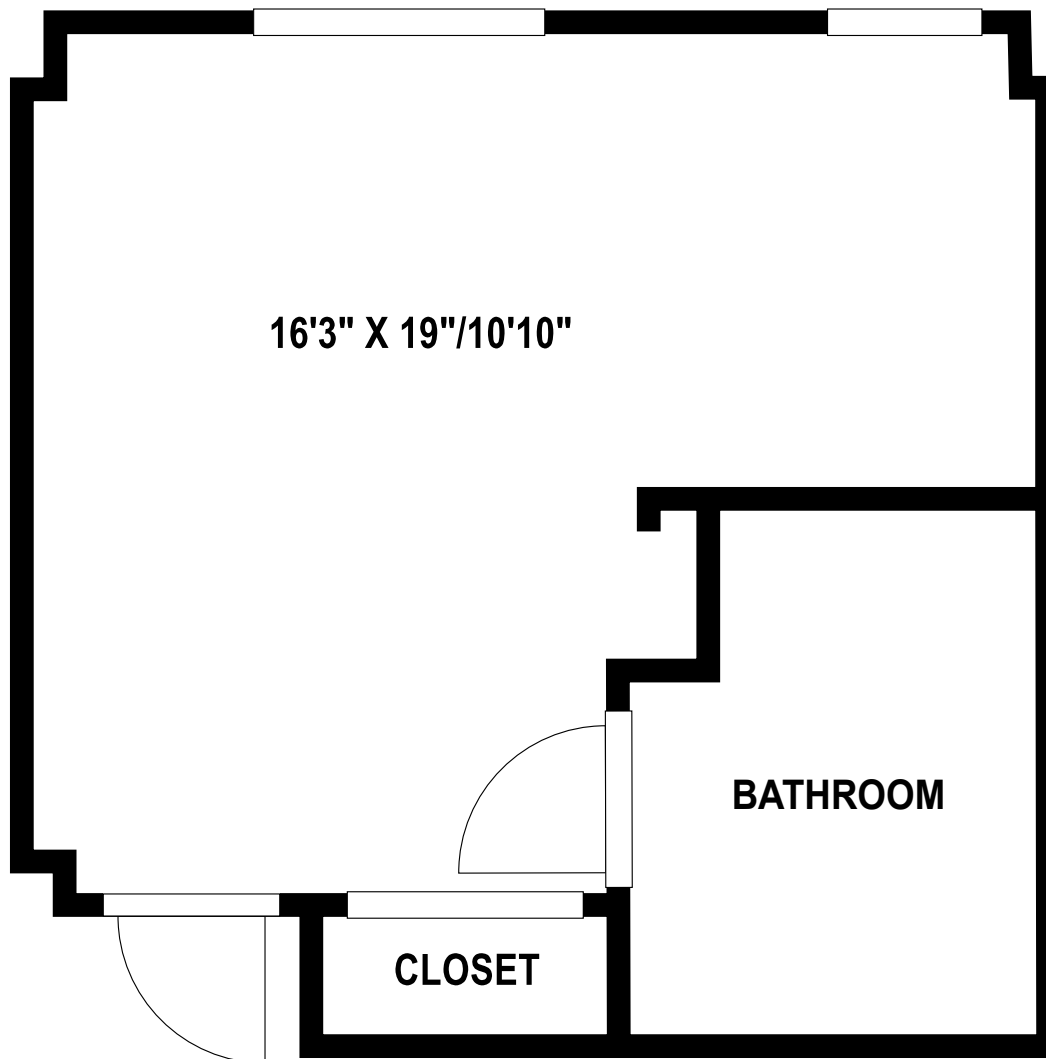

FLOOR PLAN #2030

APPROX 375 SQ. FT.

All dimensions are approximate. Floor plan is subject to change.